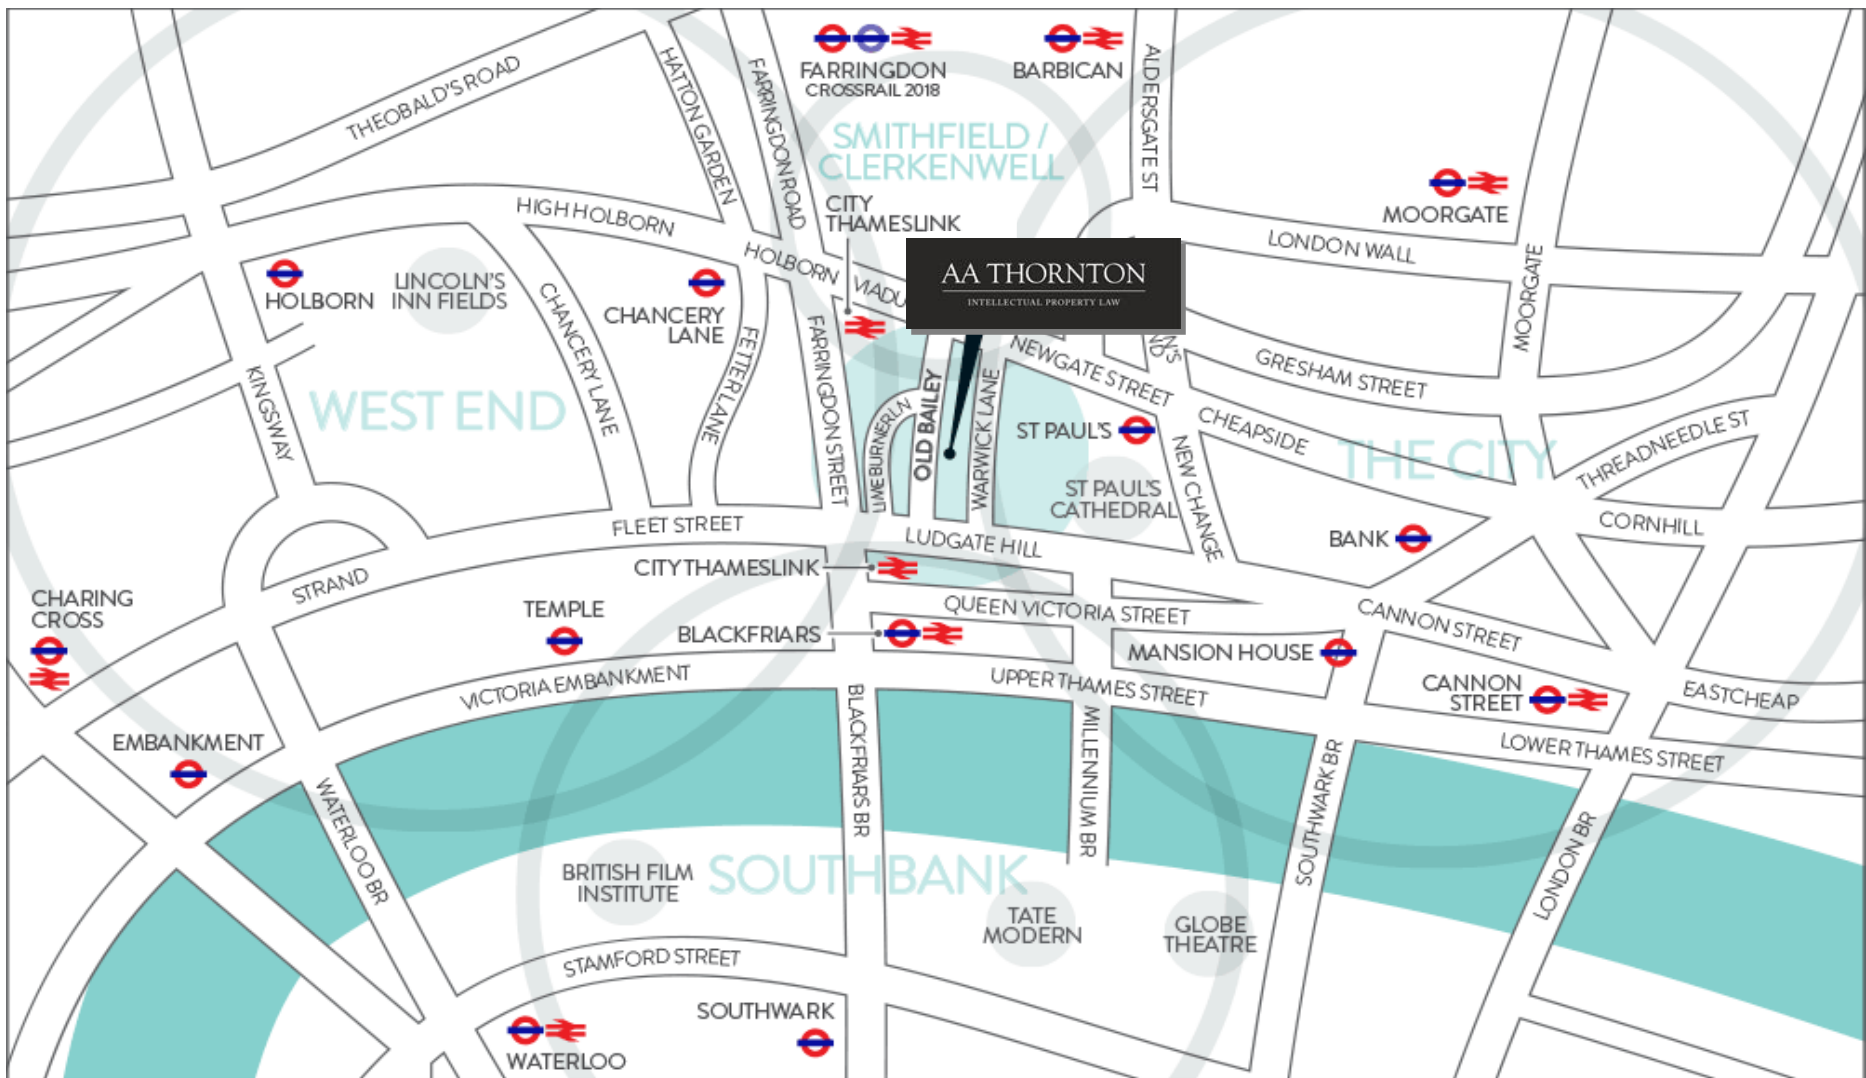

A.A. Thornton & Co. London Office

10 Old Bailey, EC4M 7NG

AA THORNTON

INTELLECTUAL PROPERTY LAW

Directions

Address: 10 Old Bailey, London, EC4M 7NG

By tube

The nearest tube stations are:

- ❑ St. Paul's (Central Line) – 6 min walk
- ❑ Blackfriars (District and Circle lines) – 5 min walk

By train

The nearest train stations are:

- ❑ City Thameslink – 2 min walk
- ❑ London Blackfriars on the First Capital Connect and Southeastern services

By car

The nearest car parks are:

- ❑ London Aldersgate – Aldersgate Street, London, EC1A 4HY (2 hours £8.30, 2-4 hours £16.30, 4-6 hours £22.30)
- ❑ London Saffron Hill – Saffron Hill, London, EC1N 8XA (1 hour £5.10, 1-2 hours £10.10, 2-6 hours £17.10)
- ❑ London Vintry Thames Exchange – Thames Exchange, London, EC4R 3TB (1 hour £8.50, 1-2 hours £16.00)
- ❑ London Farringdon – Farringdon, London, EC1R 0BD (1 hour £4.80, 1-2 hours £9.30, 2-4 hours £17.30)